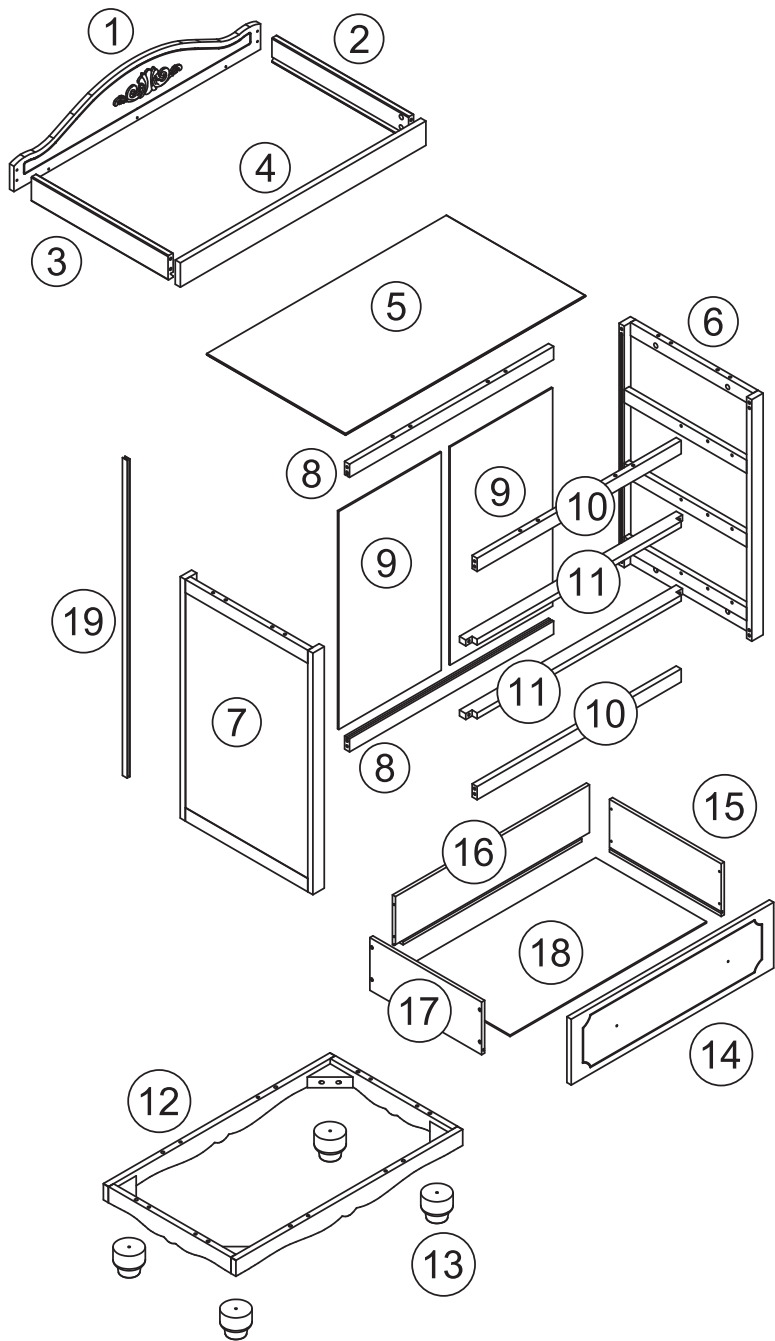

A	8 pcs	B	4 pcs	C	8 pcs
D	20 pcs	E	20 pcs	F	24 pcs
G	13 pcs	H	18 pcs	K	6 pcs
L	12 pcs	M	12 pcs	N	12 pcs
O	1 set	P	1 pc	Q	1 pc
R	3 sets	S	3 sets